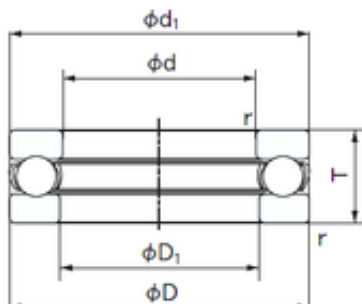

### NSK Koyo NACHI SKF Auto Parts of Thrust Ball Bearing 51152 51205 51218 51156 51206 51220 Thrust Bearings Size Chart

Bearing No. 51152

Size	260x320x45 mm
Bore Diameter	260 mm
Outer Diameter	320 mm
Width	45 mm
d	260 mm
D	320 mm
T	45 mm
d1	317 mm
r min.	1.5 mm
D1	263 mm
Weight	7.94 Kg
Basic dynamic load rating (C)	232 kN
Basic static load rating (C0)	990 kN
(Grease) Lubrication Speed	800 r/min